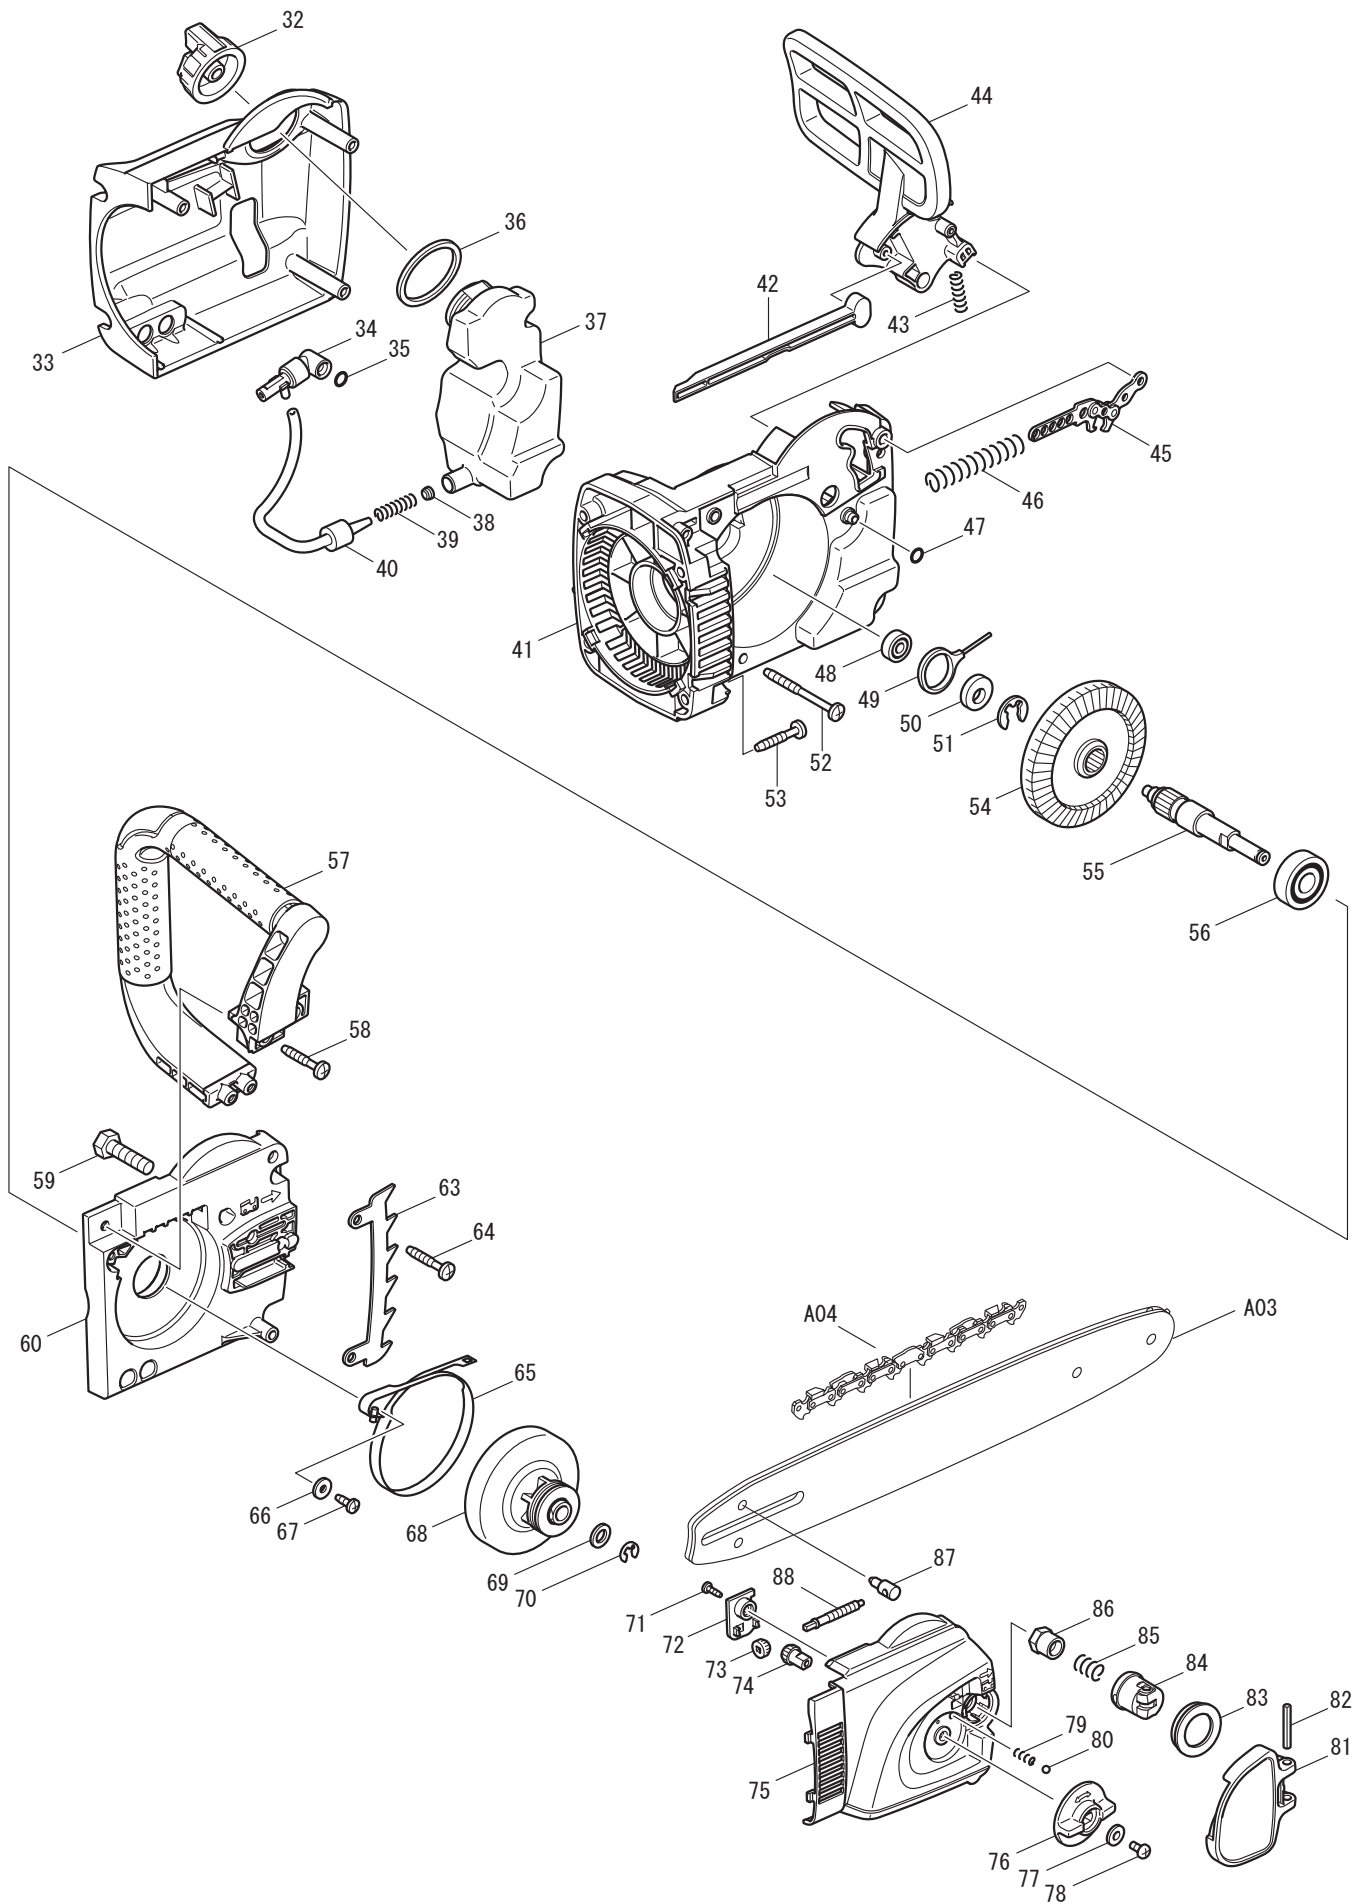

04 - 2010
UC3530A (MCC)
15.0A CHAIN SAW 14" 3/8"

Item No	Type	Part No	Description	Qty	Unit
1		226743-8	STRAIGHT BEVEL GEAR 14	1	PC.
2		419410-4	BAFFLE PLATE	1	PC.
3		211111-8	BALL BEARING 6301LLB	1	PC.
4		240001-8	FAN 80	1	PC.
5		616966-0	ARMATURE 115V	1	PC.
6		681666-1	RESIN WASHER	1	PC.
7		210081-8	BALL BEARING 629ZZ	1	PC.
8		639532-6	FIELD 115V	1	PC.
9		266095-5	TAPPING SCREW 5X55	2	PC.
10		265995-6	TAPPING SCREW 4X18	1	PC.
11		188820-3	HANDLE SET	1	SET
	INC.	810199-1	CAUTION LABEL	1	PC.
13		867109-9	UC3530A NAME PLATE	1	PC.
14		650577-1	SWITCH SD-006-BB2AA-AA	1	PC.
15		631720-1	CONTROLLER	1	PC.
16		682574-9	CORD GUARD 10-90	1	PC.
17		664980-0	CORD W/PLUG 2P-14-0.3M	1	PC.
18		687124-5	STRAIN RELIEF	1	PC.
19		265995-6	TAPPING SCREW 4X18	2	PC.
20		416178-3	LOCK-OFF BUTTON	1	PC.
21		233173-6	COMPRESSION SPRING 4	1	PC.
22		419411-2	SWITCH LEVER	1	PC.
24		651923-1	SWITCH TG70B SINGLE W/O LOCK	1	PC.
25		643650-4	BRUSH HOLDER CAP 6.5-13.5	2	PC.
26		194986-9	CARBON BRUSH CB-153	1	SET
27		154867-9	MOTOR HOUSING COMPLETE	1	PC.
	INC.	643653-8	BRUSH HOLDER 6.5-13.5	2	PC.
28		188820-3	HANDLE SET	1	SET
	INC.	810199-1	CAUTION LABEL	1	PC.
29		265995-6	TAPPING SCREW 4X18	1	PC.
30		265995-6	TAPPING SCREW 4X18	5	PC.
32		154870-0	TANK CAP COMPLETE	1	PC.
33		158050-0	GEAR HOUSING COVER COMPLETE	1	PC.
	INC.	810891-9	CAUTION LABEL	1	PC.
34	1	140089-7	OIL PUMP COMPLETE	1	PC.
	2	142002-1	OIL PUMP COMPLETE	1	PC.
35		213039-6	O RING 6	1	PC.
36		421959-2	SPONGE SEAL	1	PC.
37		419407-3	OIL TANK	1	PC.
38		416274-7	CAP	1	PC.
39		231975-4	SPRING	1	PC.
40		421958-4	OIL TUBE	1	PC.
41		419408-1	GEAR HOUSING	1	PC.
42		419413-8	ROD	1	PC.
43		233174-4	COMPRESSION SPRING 6	1	PC.
44		451130-4	FRONT HAND GUARD	1	PC.
45		158044-5	LINK PLATE COMPLETE	1	PC.
46		234005-0	COMPRESSION SPRING 9	1	PC.
47		213039-6	O RING 6	1	PC.
48		211012-0	BALL BEARING 606ZZ	1	PC.
49		450230-7	CRANK	1	PC.
50		417405-1	CAM	1	PC.
51		259034-2	RETAINING RING E TYPE 10	1	PC.
52	1	266095-5	* TAPPING SCREW 5X55	2	PC.
	2	266044-2	* TAPPING SCREW 5X60	2	PC.
53		266173-1	TAPPING SCREW 5X30	4	PC.
54		226741-2	STRAIGHT BEVEL GEAR 43	1	PC.
55		324662-3	SPINDLE	1	PC.
56		211107-9	BALL BEARING 6201ZZ	1	PC.
57	1	419409-9	* FRONT HANDLE	1	PC.
	2	455487-5	* FRONT HANDLE	1	PC.