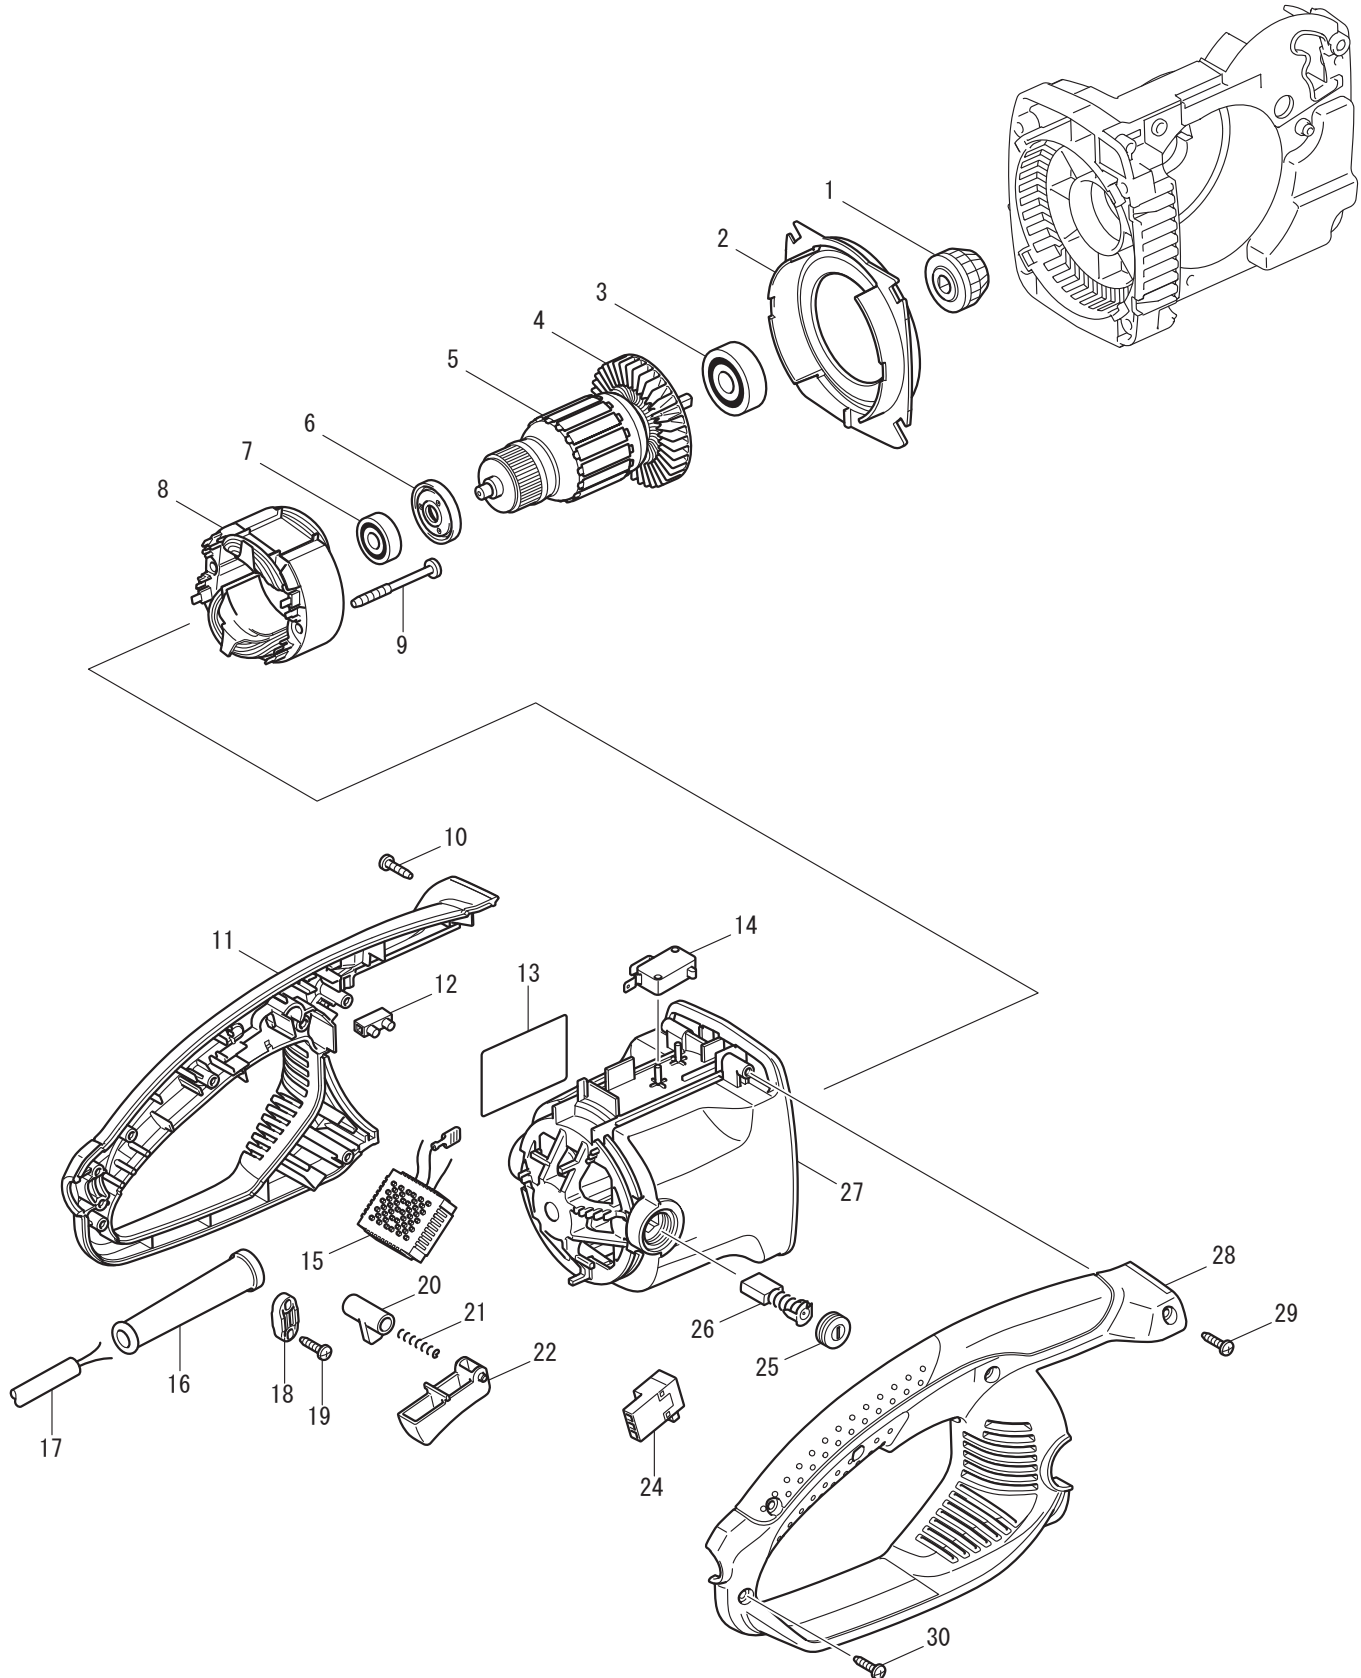

04 - 2010
UC3530A (MCC)
15.0A CHAIN SAW 14" 3/8"

Item No	Type	Part No	Description	Qty	Unit
1		226743-8	STRAIGHT BEVEL GEAR 14	1	PC.
2		419410-4	BAFFLE PLATE	1	PC.
3		211111-8	BALL BEARING 6301LLB	1	PC.
4		240001-8	FAN 80	1	PC.
5		616966-0	ARMATURE 115V	1	PC.
6		681666-1	RESIN WASHER	1	PC.
7		210081-8	BALL BEARING 629ZZ	1	PC.
8		639532-6	FIELD 115V	1	PC.
9		266095-5	TAPPING SCREW 5X55	2	PC.
10		265995-6	TAPPING SCREW 4X18	1	PC.
11		188820-3	HANDLE SET	1	SET
	INC.	810199-1	CAUTION LABEL	1	PC.
13		867109-9	UC3530A NAME PLATE	1	PC.
14		650577-1	SWITCH SD-006-BB2AA-AA	1	PC.
15		631720-1	CONTROLLER	1	PC.
16		682574-9	CORD GUARD 10-90	1	PC.
17		664980-0	CORD W/PLUG 2P-14-0.3M	1	PC.
18		687124-5	STRAIN RELIEF	1	PC.
19		265995-6	TAPPING SCREW 4X18	2	PC.
20		416178-3	LOCK-OFF BUTTON	1	PC.
21		233173-6	COMPRESSION SPRING 4	1	PC.
22		419411-2	SWITCH LEVER	1	PC.
24		651923-1	SWITCH TG70B SINGLE W/O LOCK	1	PC.
25		643650-4	BRUSH HOLDER CAP 6.5-13.5	2	PC.
26		194986-9	CARBON BRUSH CB-153	1	SET
27		154867-9	MOTOR HOUSING COMPLETE	1	PC.
	INC.	643653-8	BRUSH HOLDER 6.5-13.5	2	PC.
28		188820-3	HANDLE SET	1	SET
	INC.	810199-1	CAUTION LABEL	1	PC.
29		265995-6	TAPPING SCREW 4X18	1	PC.
30		265995-6	TAPPING SCREW 4X18	5	PC.
32		154870-0	TANK CAP COMPLETE	1	PC.
33		158050-0	GEAR HOUSING COVER COMPLETE	1	PC.
	INC.	810891-9	CAUTION LABEL	1	PC.
34	1	140089-7	OIL PUMP COMPLETE	1	PC.
	2	142002-1	OIL PUMP COMPLETE	1	PC.
35		213039-6	O RING 6	1	PC.
36		421959-2	SPONGE SEAL	1	PC.
37		419407-3	OIL TANK	1	PC.
38		416274-7	CAP	1	PC.
39		231975-4	SPRING	1	PC.
40		421958-4	OIL TUBE	1	PC.
41		419408-1	GEAR HOUSING	1	PC.
42		419413-8	ROD	1	PC.
43		233174-4	COMPRESSION SPRING 6	1	PC.
44		451130-4	FRONT HAND GUARD	1	PC.
45		158044-5	LINK PLATE COMPLETE	1	PC.
46		234005-0	COMPRESSION SPRING 9	1	PC.
47		213039-6	O RING 6	1	PC.
48		211012-0	BALL BEARING 606ZZ	1	PC.
49		450230-7	CRANK	1	PC.
50		417405-1	CAM	1	PC.
51		259034-2	RETAINING RING E TYPE 10	1	PC.
52	1	266095-5	* TAPPING SCREW 5X55	2	PC.
	2	266044-2	* TAPPING SCREW 5X60	2	PC.
53		266173-1	TAPPING SCREW 5X30	4	PC.
54		226741-2	STRAIGHT BEVEL GEAR 43	1	PC.
55		324662-3	SPINDLE	1	PC.
56		211107-9	BALL BEARING 6201ZZ	1	PC.
57	1	419409-9	* FRONT HANDLE	1	PC.
	2	455487-5	* FRONT HANDLE	1	PC.