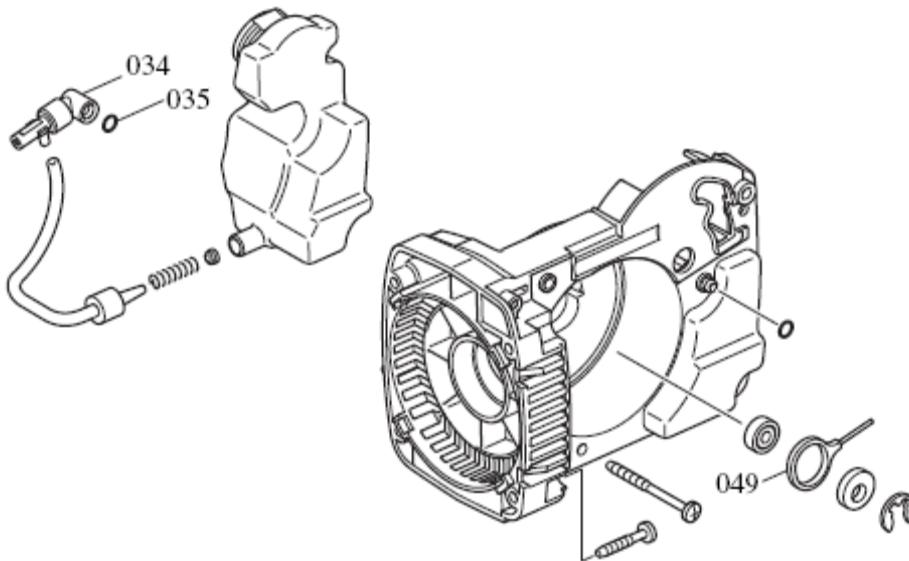

SERVICE CHANGES

1. Breakdown of Item No. 89 and 90

Item No.	Description	Part No.
89	SPROCKET COVER SET	188858-8
90	LEVER COMPLETE SET	188859-6

2. Oil Pump Complete Set has become available for repair.

Item No.	Description	Part No.
91	Oil Pump Complete Set	188929-1

3. Change on Front handle and Tapping screw 5x55

Item No.	Description	Type 1	Type 2
57	Front handle	419409-9	455487-5
52	Tapping screw 5x55 > 5x60	266095-5	266044-2

Above parts are interchangeable as a set